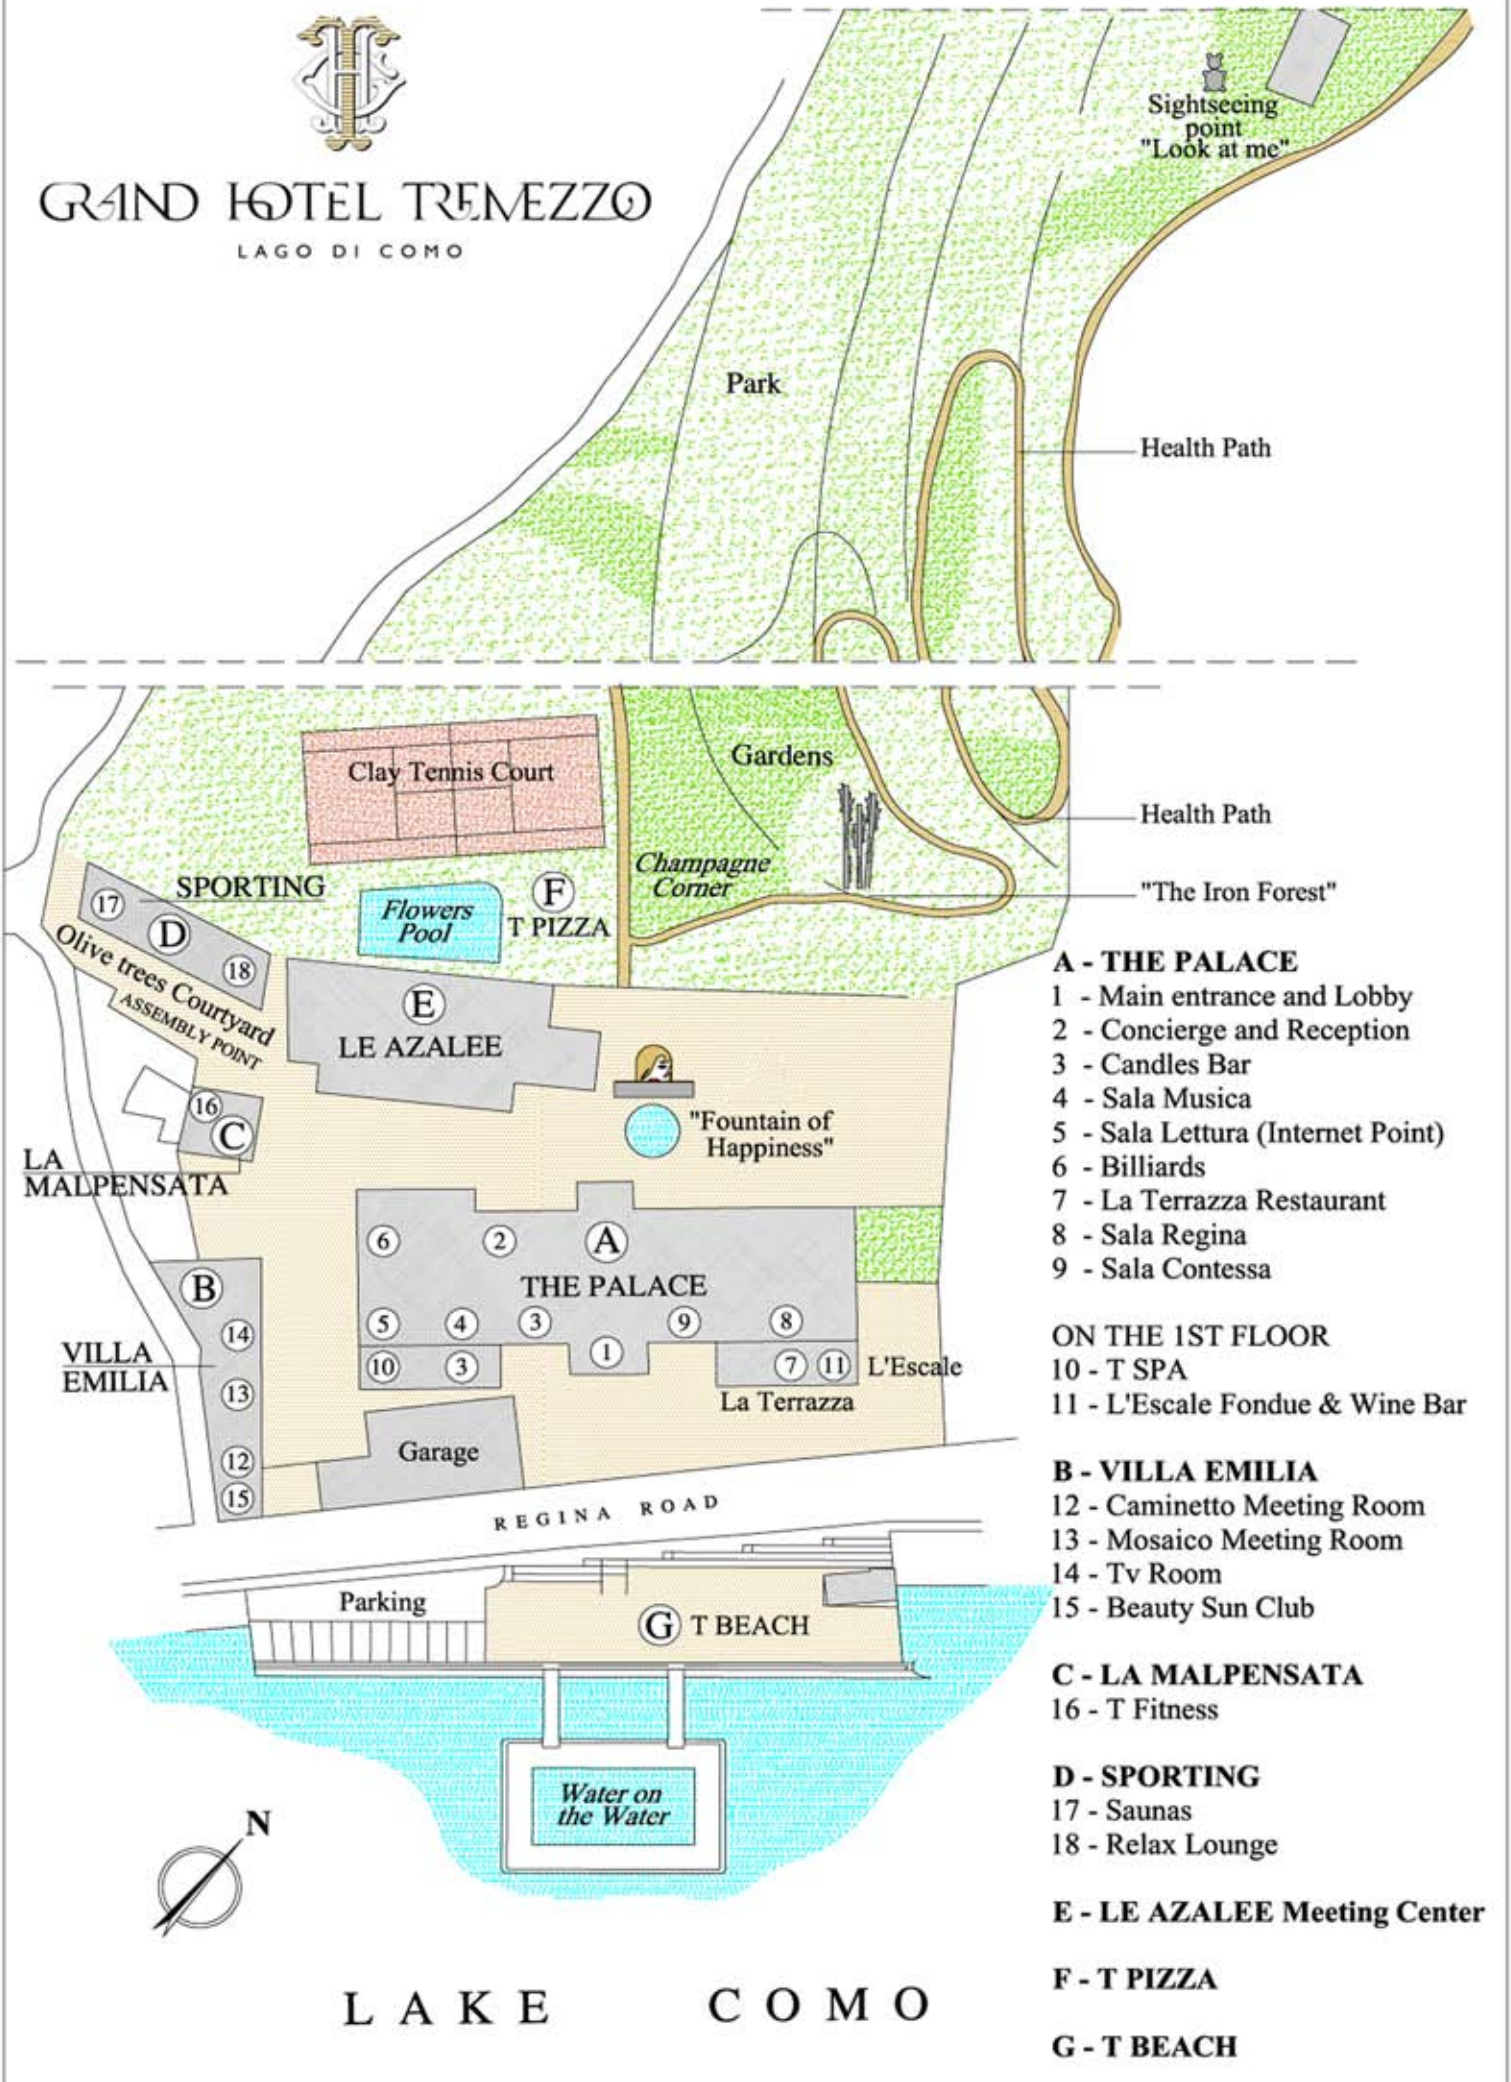

GRAND HOTEL TREMEZZO

LAGO DI COMO

Sightseeing point
"Look at me"

Park

Health Path

Gardens

Health Path

Champagne Corner

"The Iron Forest"

SPORTING

Clay Tennis Court

Flowers Pool

T PIZZA

A - THE PALACE

- 1 - Main entrance and Lobby
- 2 - Concierge and Reception
- 3 - Candles Bar
- 4 - Sala Musica
- 5 - Sala Lettura (Internet Point)
- 6 - Billiards
- 7 - La Terrazza Restaurant
- 8 - Sala Regina
- 9 - Sala Contessa

ON THE 1ST FLOOR

- 10 - T SPA
- 11 - L'Escale Fondue & Wine Bar

B - VILLA EMILIA

- 12 - Caminetto Meeting Room
- 13 - Mosaico Meeting Room
- 14 - Tv Room
- 15 - Beauty Sun Club

C - LA MALPENSATA

- 16 - T Fitness

D - SPORTING

- 17 - Saunas
- 18 - Relax Lounge

E - LE AZALEE Meeting Center

F - T PIZZA

G - T BEACH

LAKE COMO